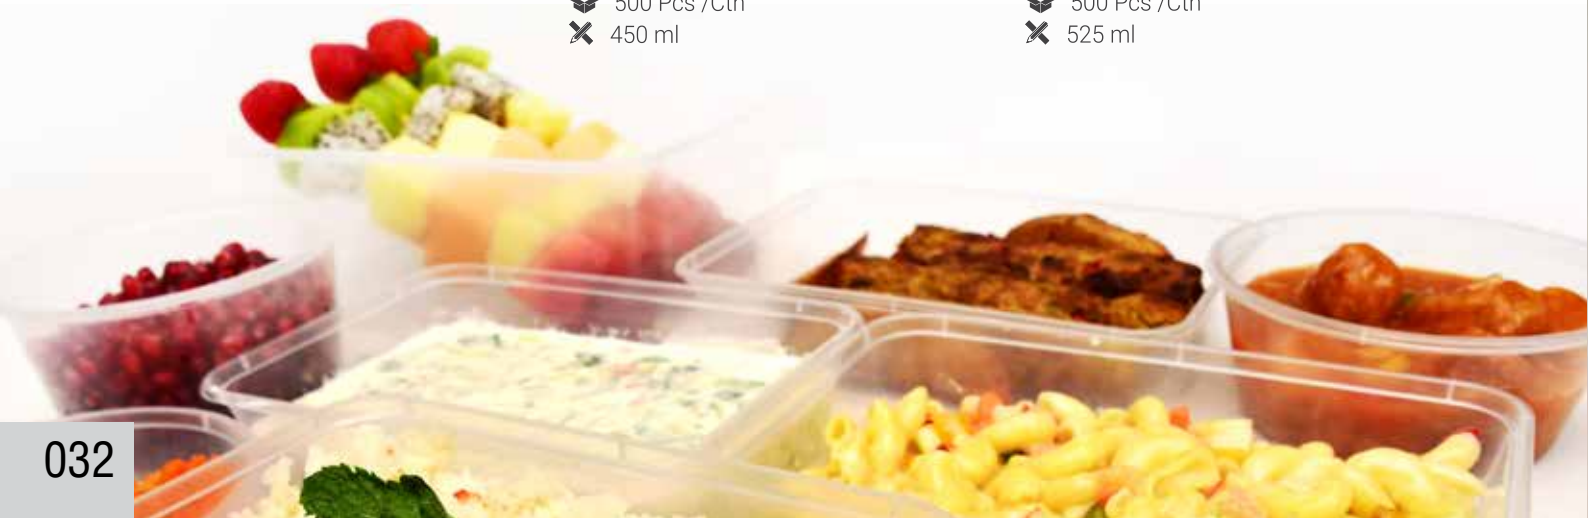

Microwave Round Containers