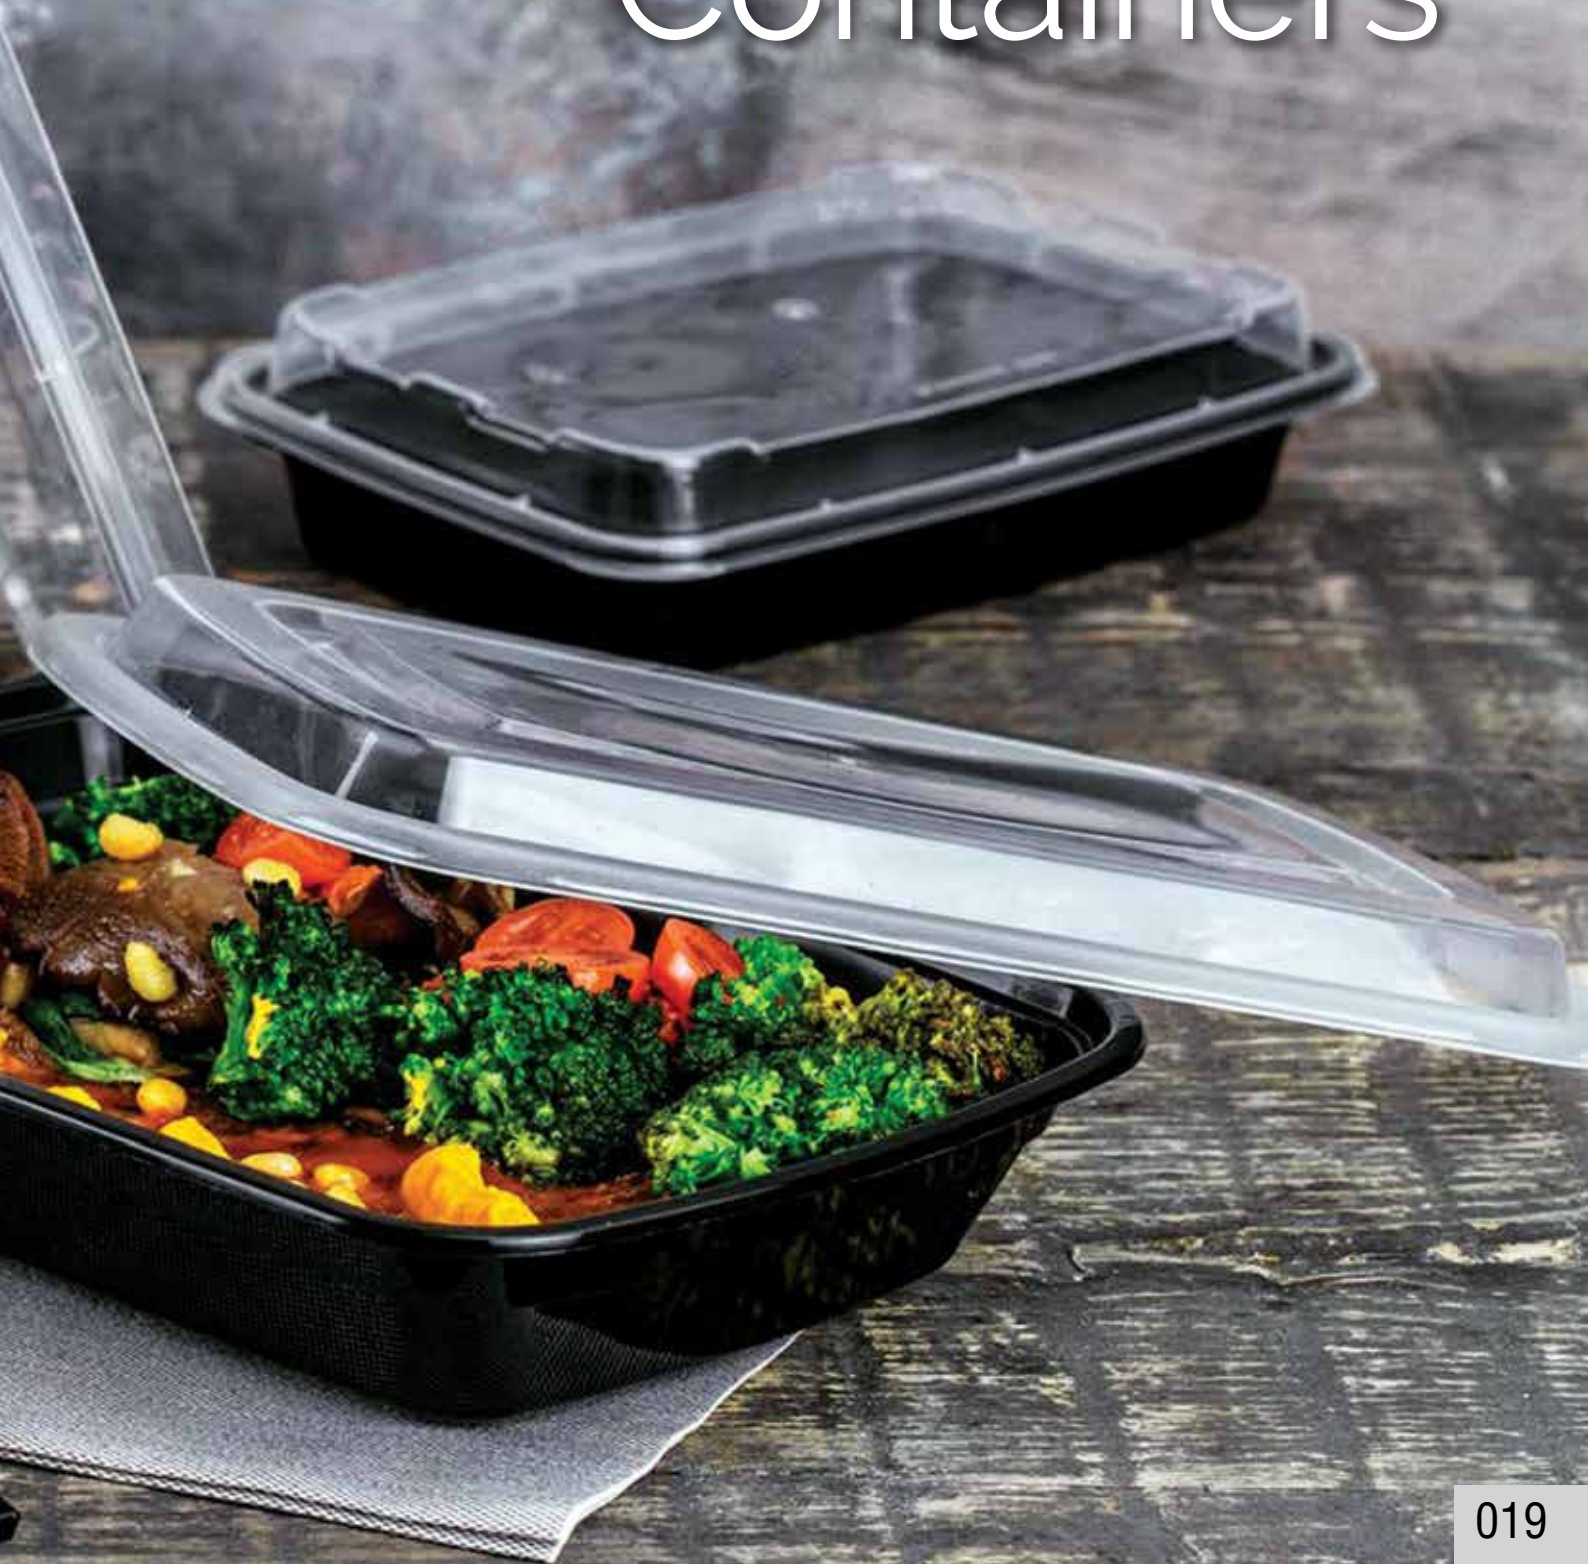

BLACK BASE Containers