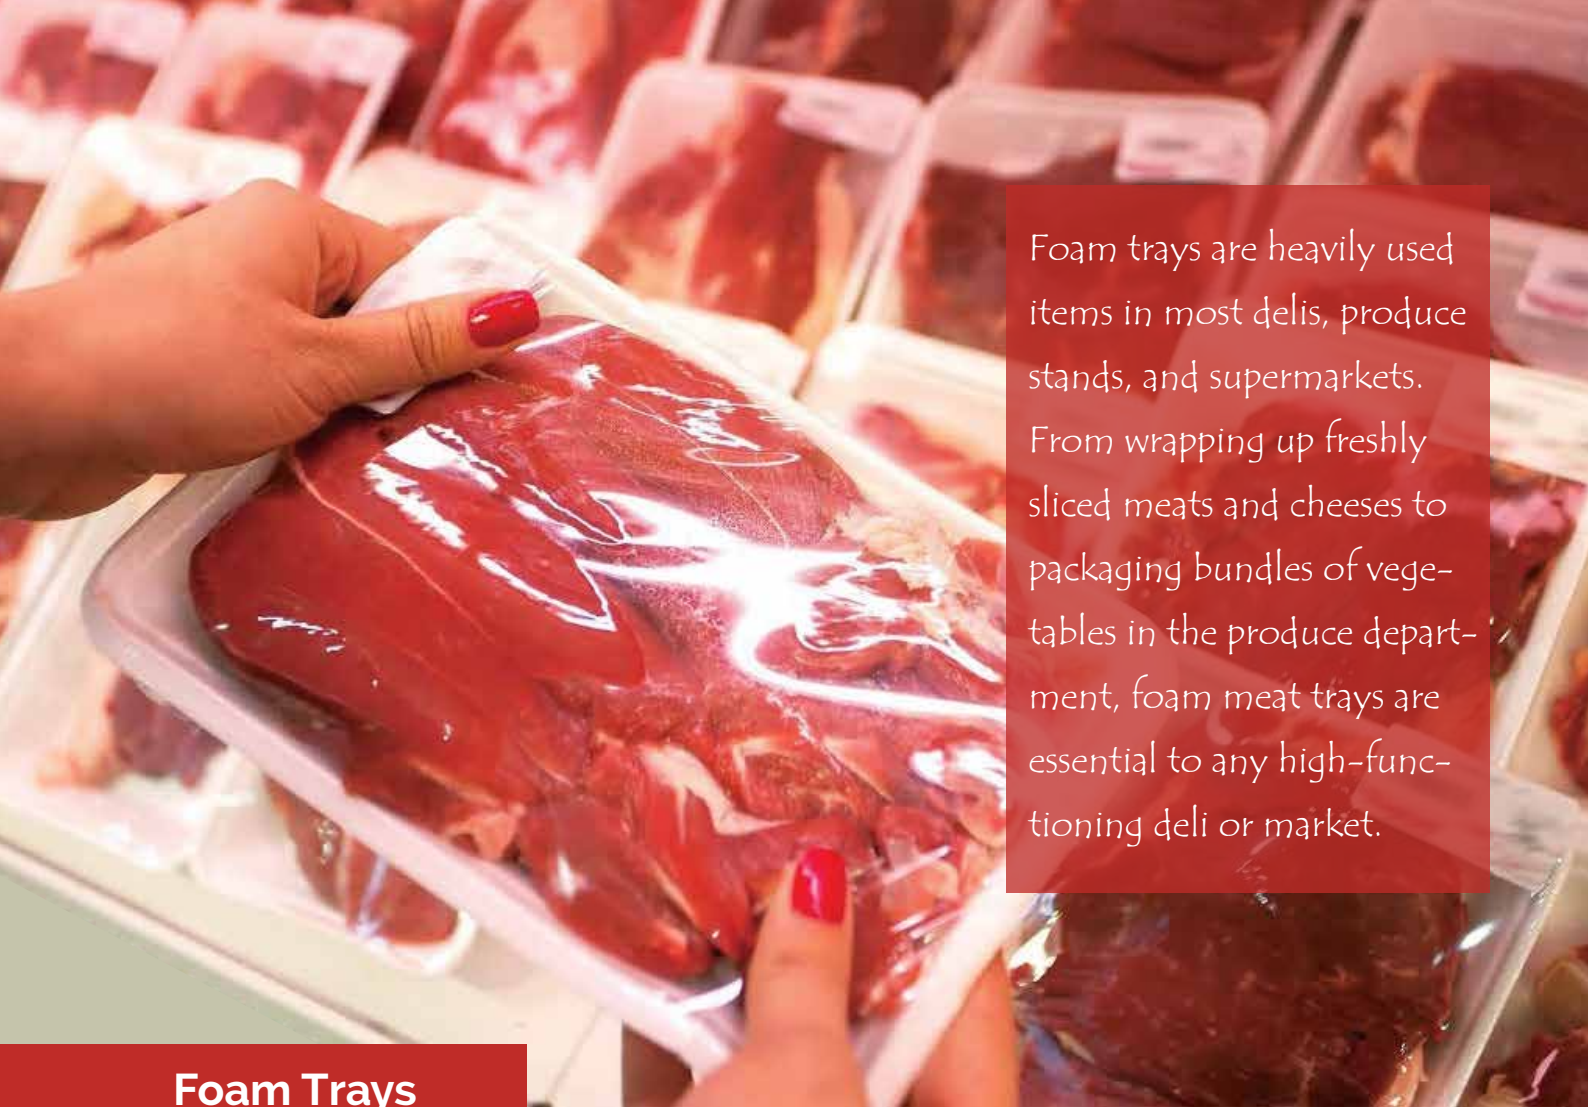

## Foam Plate Compartment

FP 10 3  
Foam Plate 10" 3 Compartment  
500 Pcs  
254 mm

FP 10 4  
Foam Plate 10" 4 Compartment  
500 Pcs  
254 mm

Foam trays are heavily used items in most delis, produce stands, and supermarkets. From wrapping up freshly sliced meats and cheeses to packaging bundles of vegetables in the produce department, foam meat trays are essential to any high-functioning deli or market.