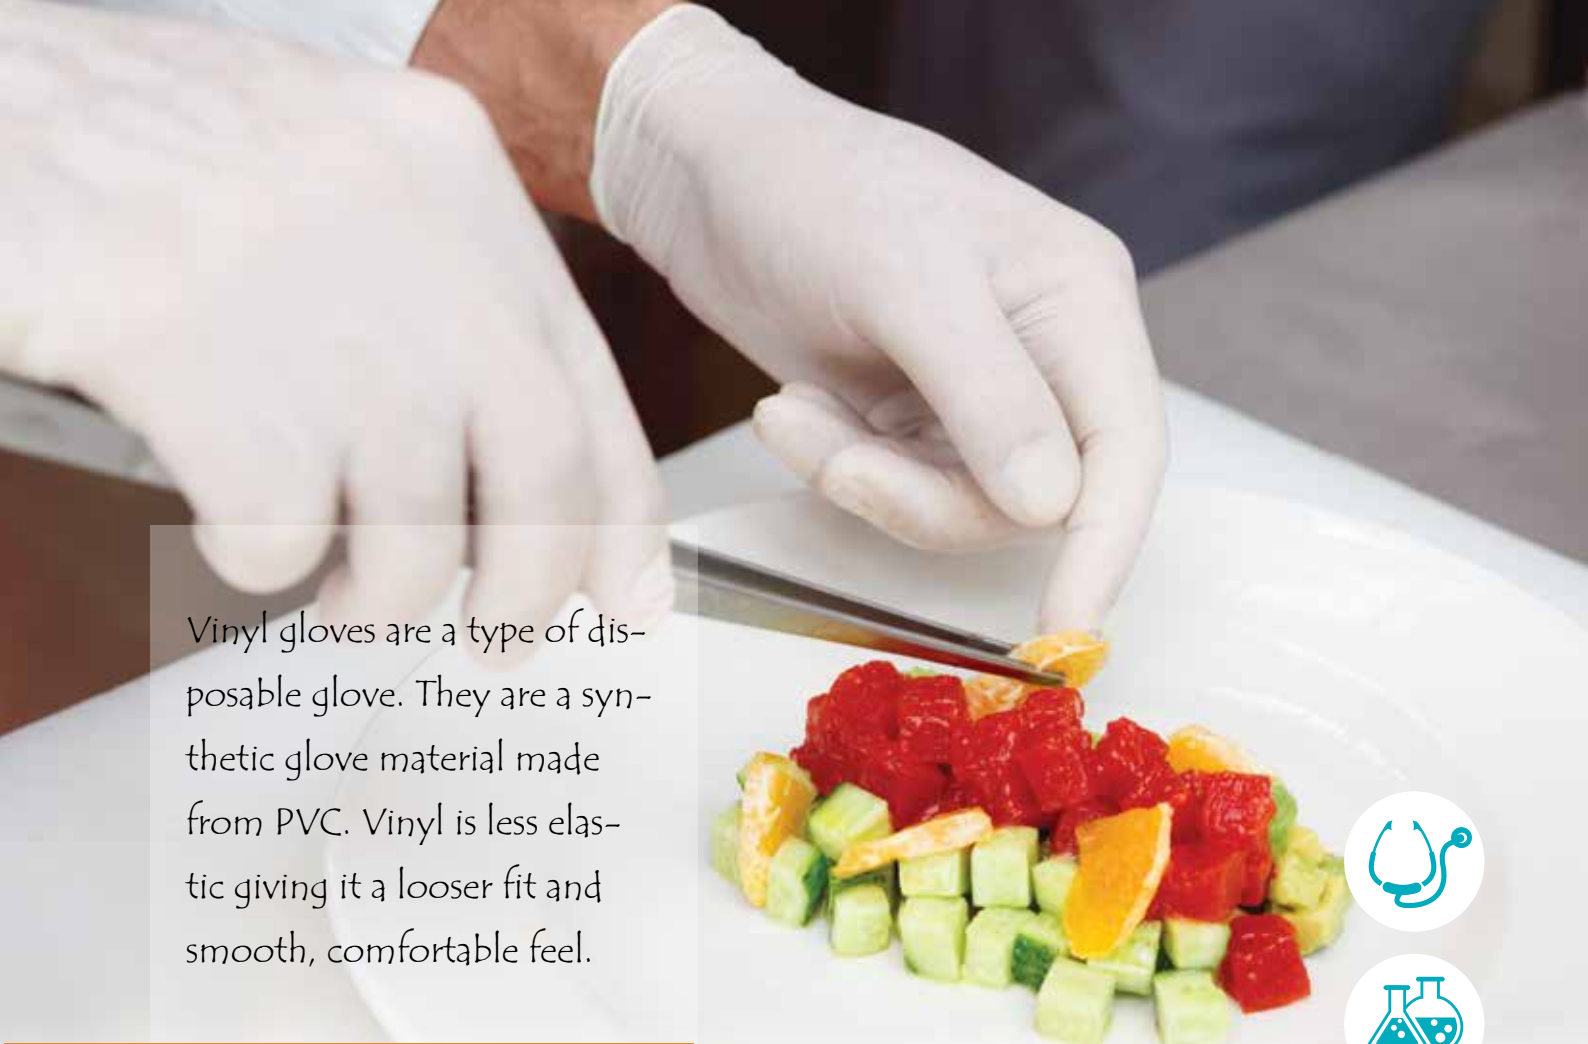

Vinyl gloves are a type of disposable glove. They are a synthetic glove material made from PVC. Vinyl is less elastic giving it a looser fit and smooth, comfortable feel.